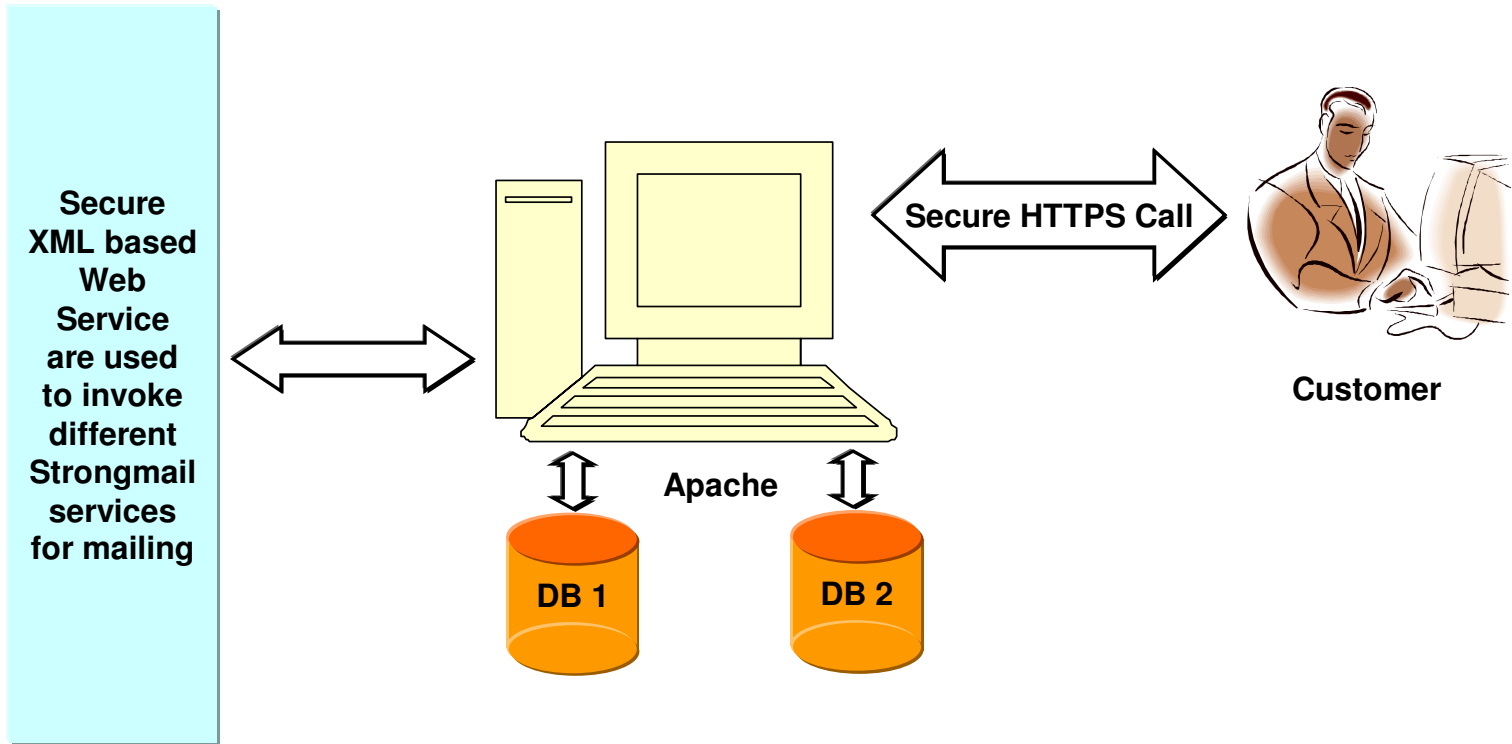

Project Background

Business Goal

StrongMail Business Manager (SBM) is a core product developed by Strongmail, Inc. One of the customers of StrongMail required add on feature to extend the functionality of SBM.

This add on feature enables the customer to better organize mailing lists for email marketing campaign, also provide operational efficiency to the marketing managers

Project Background

High Level Architecture